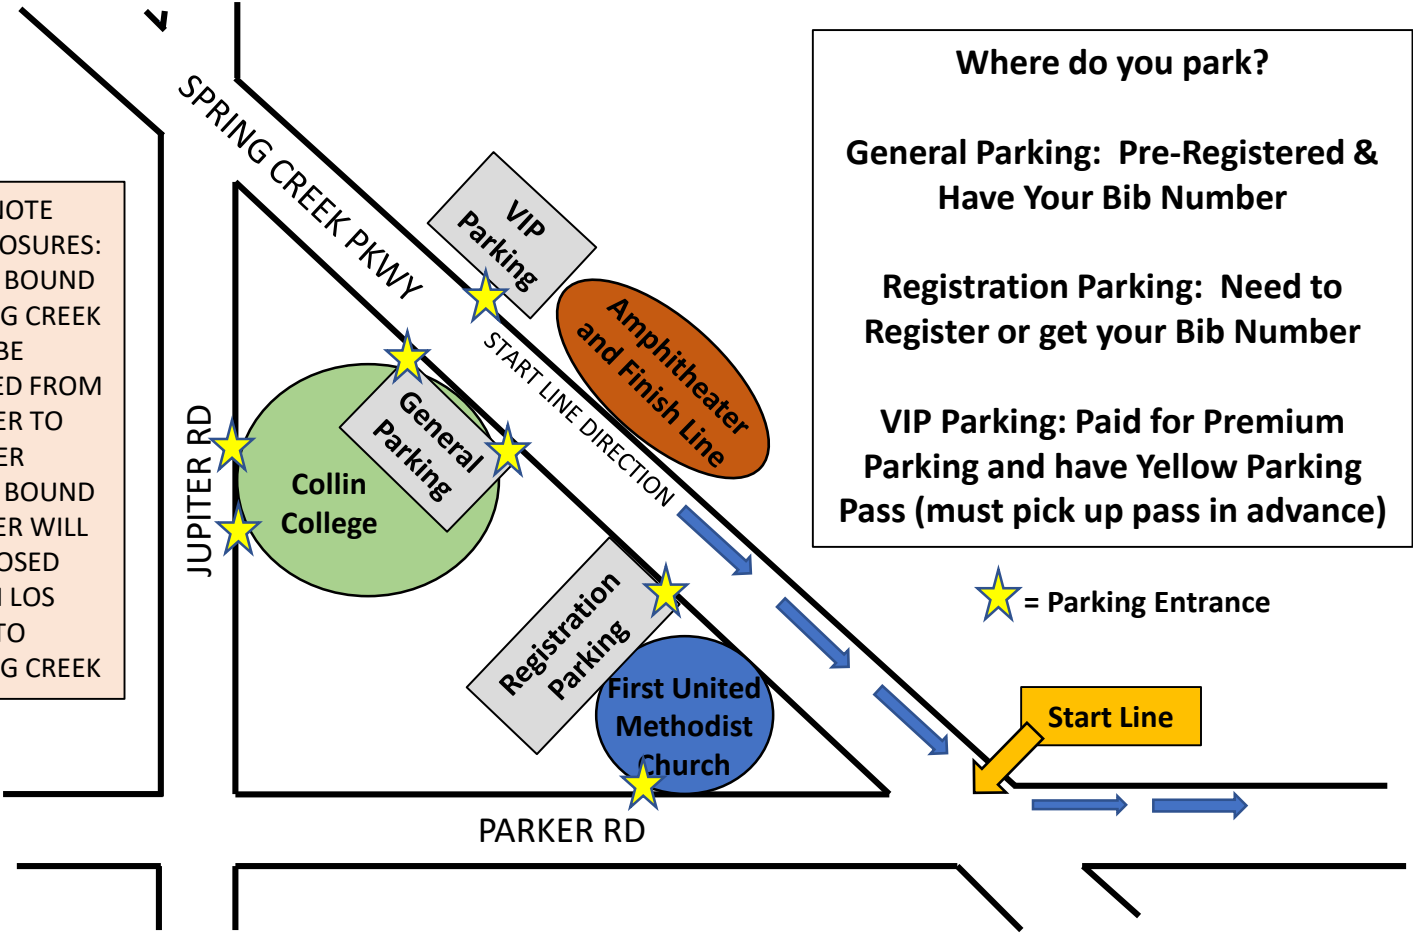

2019 Collin Classic Parking Map

PLEASE NOTE ROAD CLOSURES:

- WEST BOUND SPRING CREEK WILL BE CLOSED FROM PARKER TO JUPITER
- WEST BOUND PARKER WILL BE CLOSED FROM LOS RIOS TO SPRING CREEK

Where do you park?

General Parking: Pre-Registered & Have Your Bib Number

Registration Parking: Need to Register or get your Bib Number

VIP Parking: Paid for Premium Parking and have Yellow Parking Pass (must pick up pass in advance)

★ = Parking Entrance

GPS Addresses:

Registration/ Bib # Pick Up: First United Methodist, 3160 E Spring Creek Parkway, Plano, TX 75074

General Parking: 2800 E Spring Creek Pkwy, Plano, TX 75074

VIP Parking: 2801 E Spring Creek Parkway, Plano, TX 75074